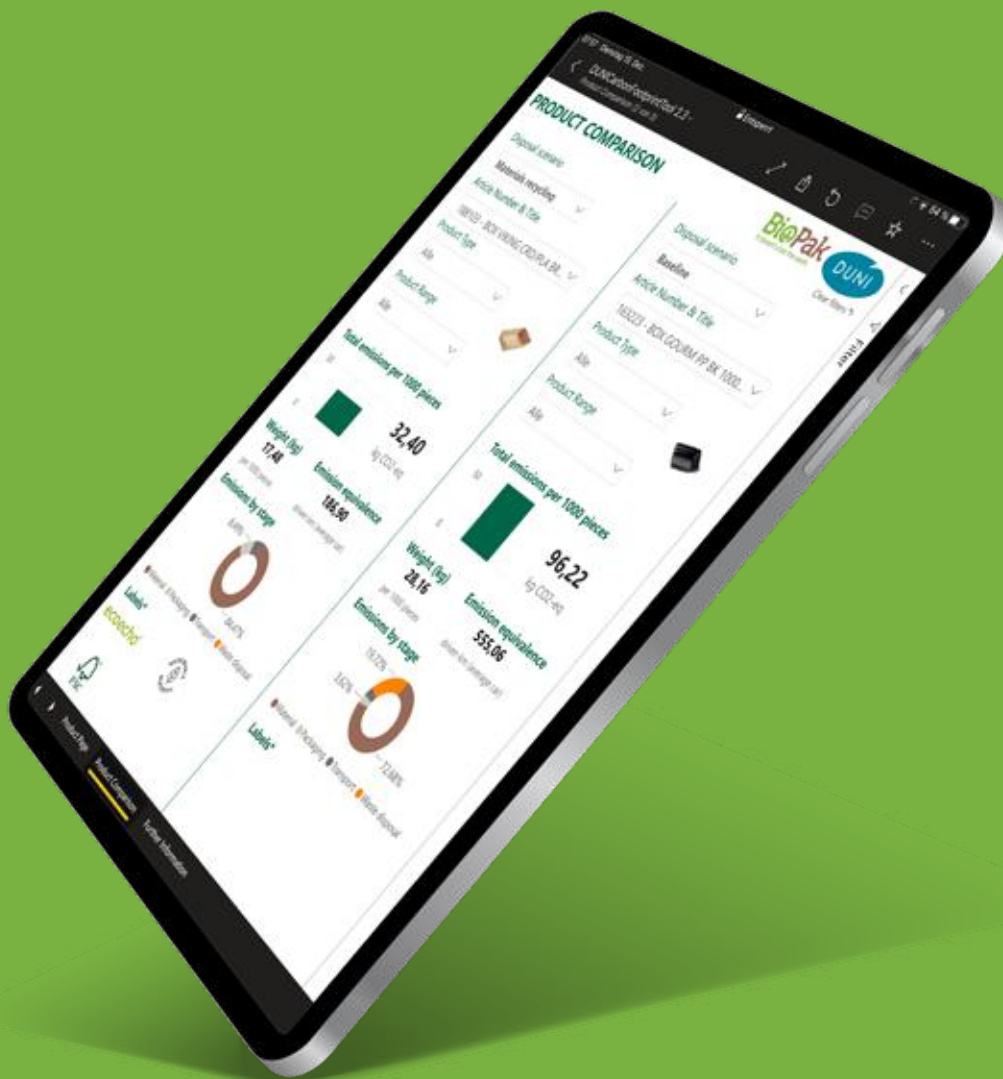

KNOW YOUR NUMBERS CUT YOUR FOOTPRINT

At BioPak we look forward to the day when comparing carbon footprint is as natural as counting calories or checking ingredients. In the meantime, our CO₂-calculator, developed in collaboration with leading experts in the field of environmental calculations, is one way we're accelerating progress toward that goal. The tool enables you to:

1. Compare the carbon footprint of different types of BioPak packaging.
2. Receive advice on end-of-life possibilities.
3. Minimize your environmental impact with confidence.