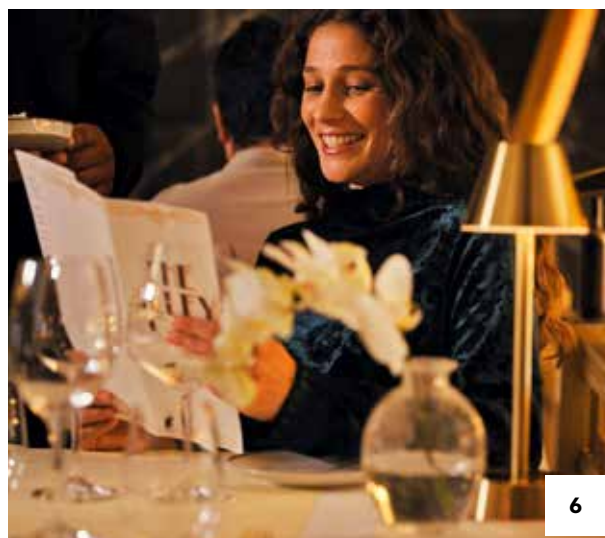

MATCHING COLOURS

PRODUCTS IN PICTURE:

- **1 Tessuto Cream Bio Dunisoft® 206365 | Tessuto Cream Dunicel® Slipcover 206317 | Zelda Lamp Brass 206423**
- **2 Tessuto Cream Bio Dunisoft® 206365**
- **3 Tessuto Cream Bio Dunisoft® 206365 | Tessuto Cream Bio Dunicel® Placemat 206354**
- **4 Tessuto Mint Tissue Napkin 206340 | Tessuto Mint Bio Dunisoft® 40 cm 206367 | Zelda Lamp Pistachio 206421**
- **5 Tessuto Pink Bio Dunisoft® 206366 | Tessuto Pink Dunicel® Tête-à-Tête 206325 | Zelda Lamp Soft Pink 206420**
- **6 Tessuto Cream Bio Dunicel® Placemat 206354 | Zelda Lamp Brass 206423**